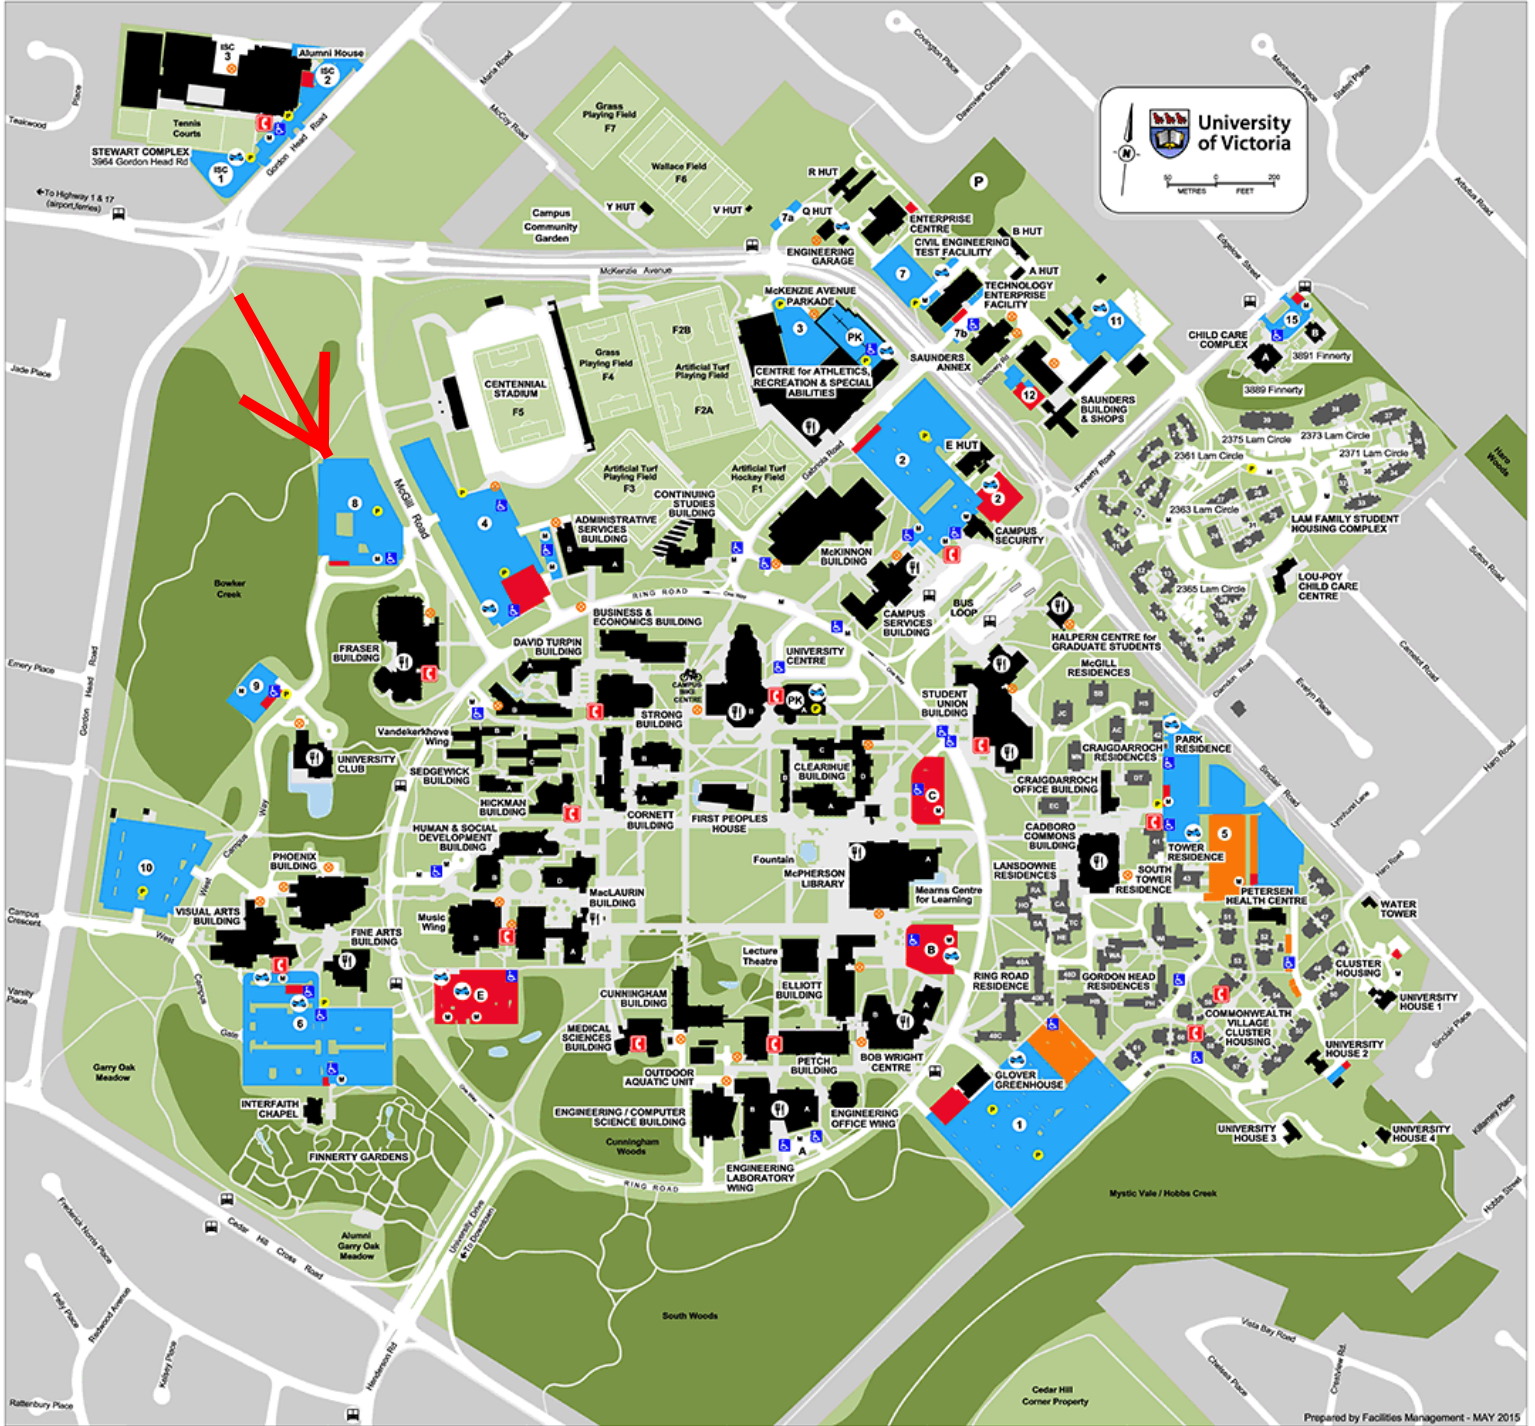

University of Victoria Parking Guide Map

Buildings	Residences	Student Resident Parking	Buildings Under Construction	Permit Dispenser	Loading Dock / Deliveries	Campus Security Help Phone
Reserved Parking	General Parking	Parkade	Metered Parking	Disabled Parking	Motorcycle Parking	Bus Stop